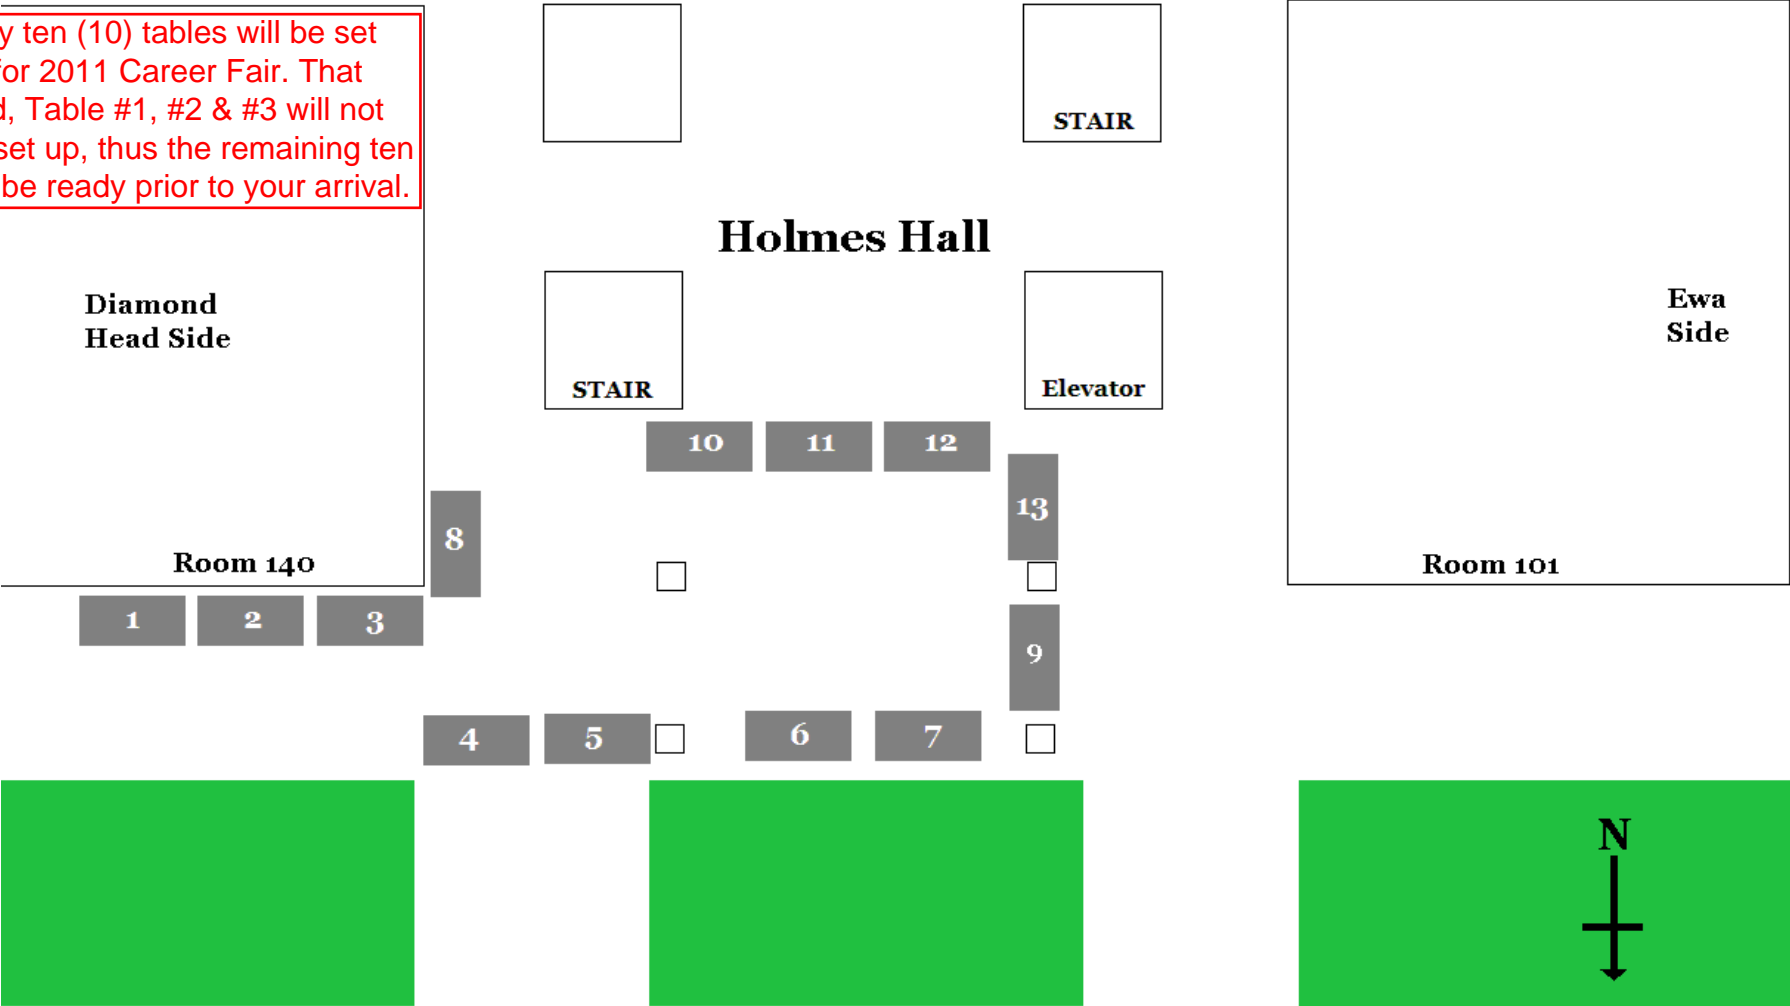

Dole Street

Only ten (10) tables will be set up for 2011 Career Fair. That said, Table #1, #2 & #3 will not be set up, thus the remaining ten will be ready prior to your arrival.

Pacific Ocean Science & Technology